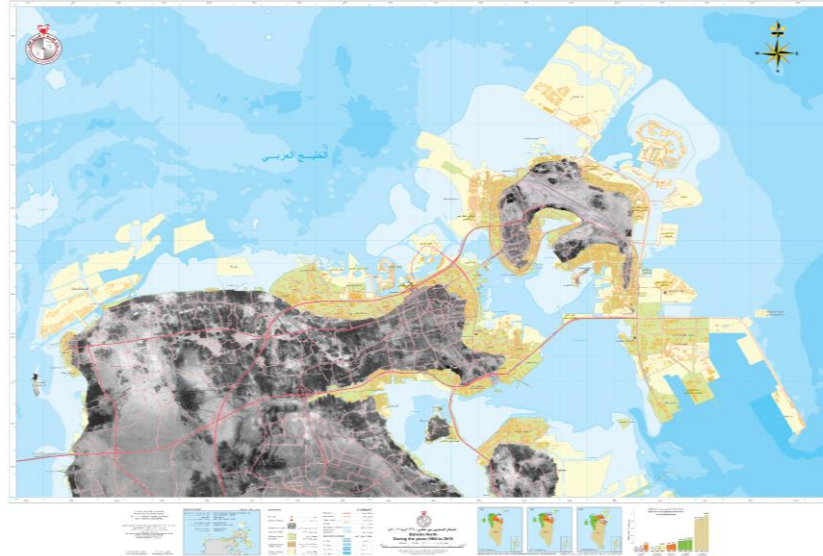

# MAPPING

SLRB produces a full range of small scale national cartographic map products derived from the topographic digital 1:1000 base map.

SLRB also produces customized and thematic maps for government agencies and the private sector at various scales such as focused areas, land use types, education health services, reliefs & contours, cultural sites, environmental themes and tourism.

Land Development in Bahrain North 1960-2007

South of Bahrain

AL Manama  
Scale 1:25,000

Product	Scales Available	Output
Topographic maps	1:1,000 Base Map	Hardcopy Digital
	1:10,000	
	1:25,000	
	1:50,000	
	1:100,000	
	1:250,000	
	& More	
Thematic	Various (on request)	Hardcopy Digital